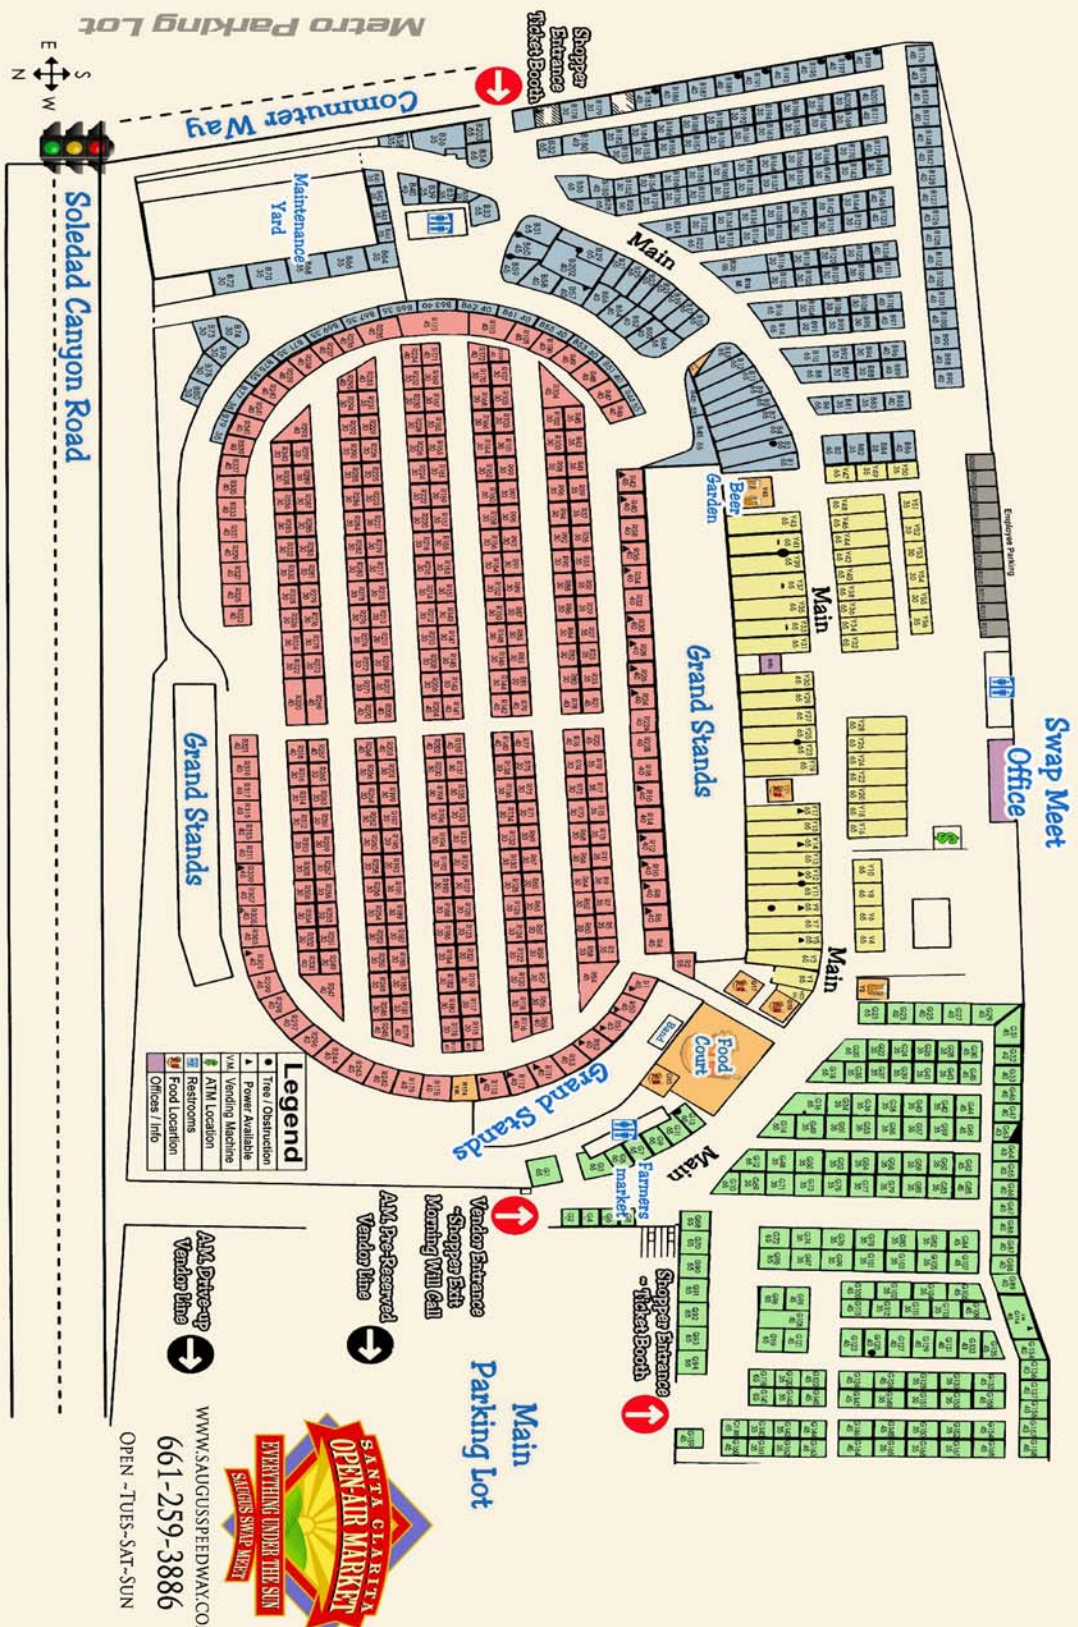

- The Main Parking Lot is paved and holds approximately 400 cars. The gravel area, which can be used for overflow parking or functions, is 600 feet by 650 feet, and can hold approximately 1000 cars.
- The dimensions of the track are 680 feet in length and 290 feet across.
- Beer and wine is served exclusively by a private vendor. Please inform us of your need to serve alcoholic beverages under their permit.
- The Santa Clarita Swap Meet market days are Tuesdays, Saturdays and Sundays. Parts of the property are occupied by these events from 5:00 am until 5:00 pm on Tuesdays and Saturdays. The entire property is occupied from 5:00 am until 5:00 pm on Sundays. All events must end by 11:00 pm. Evening events must be packed up, equipment removed, and the premises cleaned by 2:00 am.
- At this time, the Saugus Speedway is not an active track and may not be suitable for all racing or stunt exhibitions.
- The Saugus Speedway will not allow any event or actions that may invalidate or risk our Special Use Permit.